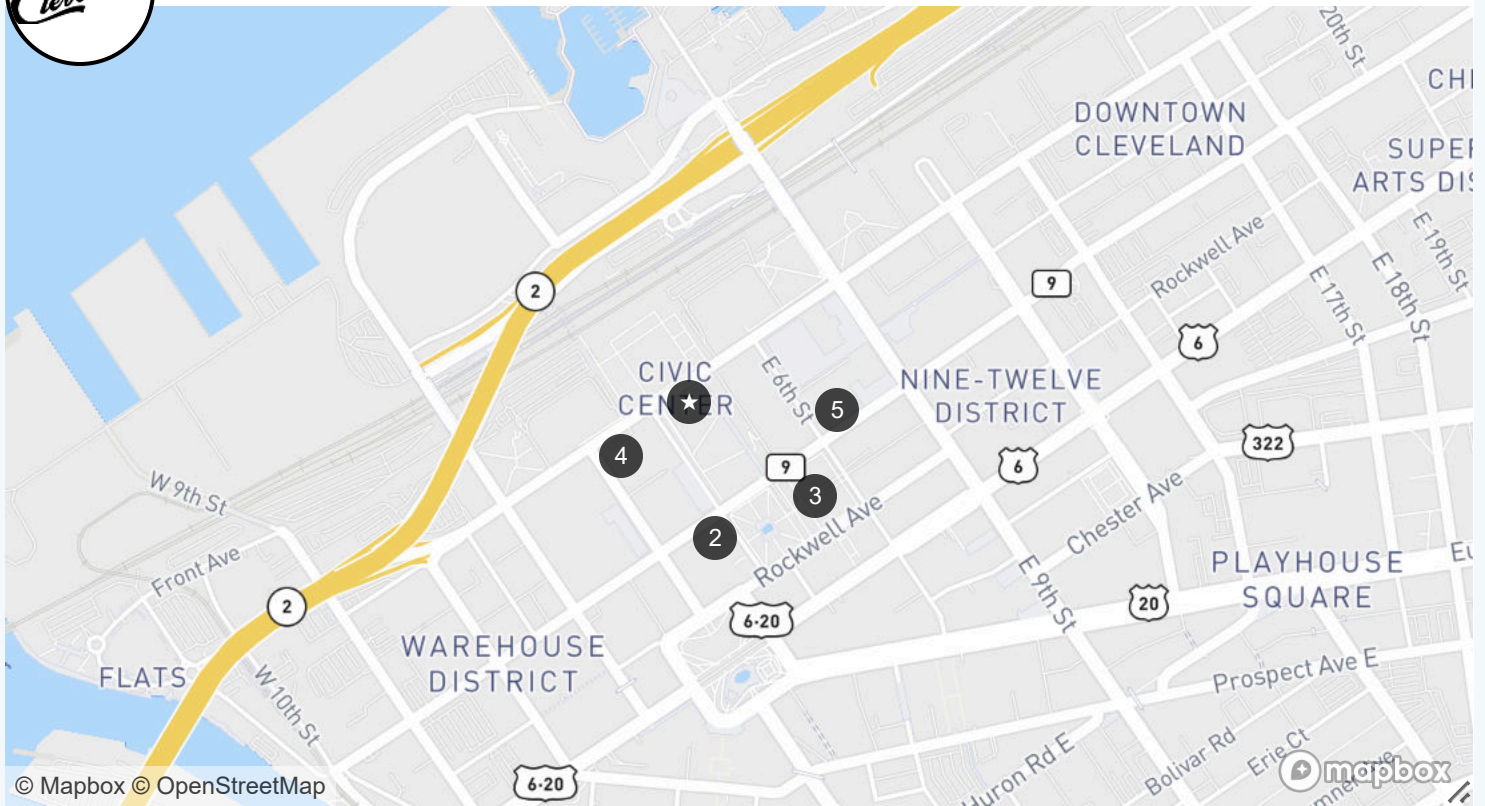

NAFA 2026 Institute & Expo

★ **Huntington Convention Center of Cleveland**
 300 Lakeside Avenue East
 Cleveland, Ohio 44113

2 **Cleveland Marriott Downtown at Key Tower**
 Lodging
 1360 West Mall Drive
 Cleveland, Ohio 44114

3 **Drury Plaza Hotel**
 Lodging
 1380 E 6th St
 Cleveland, Ohio 44114-1606

4 **Hilton Cleveland Downtown**
 Lodging
 100 E Lakeside Ave
 Cleveland, Ohio 44114-1020

5 **The Westin Cleveland Downtown**
 Lodging
 777 St Clair Ave NE
 Cleveland, Ohio 44114-1711

Step inside these locations in 360° at
<https://share.threshold360.com/map/8krwzw>